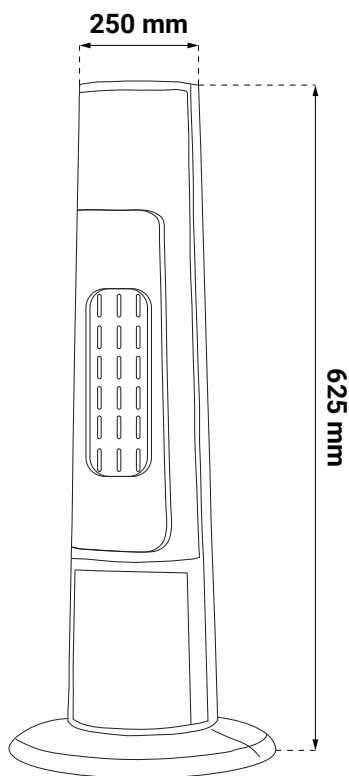

EN Product datasheet

PTC-K21

PTC heater
2000 W | 20 m²

- PTC ceramic heating element
- Overheating protection
- Remote control

General informations

• Model	PTC-K21
• Environment	Indoor use
• Heating power	2000 W (1300 / 2000 W)
• Heating element	PTC ceramic
• Type of control	Digital
• Covering / heating area:	20 m ²
• Voltage	AC 220 - 240 V / 50 - 60 Hz
• Cable length	1,4 m
• Product color	Black
• Material	PP
• Class	II
• Overheating protection	YES
• Timer	12 h
• Safety tip-over protection	YES
• Touch screen	YES
• Remote control	YES
• Oscillation function	YES

Logistic information

- Net weight 2,000 kg
- Gross weight 2,400 kg
- Product dimensions 250 x 250 x 625 mm
- Package dimensions 655 x 190 x 185 mm
- Transport package 1 piece

МК **Технички лист**

PTC-K21