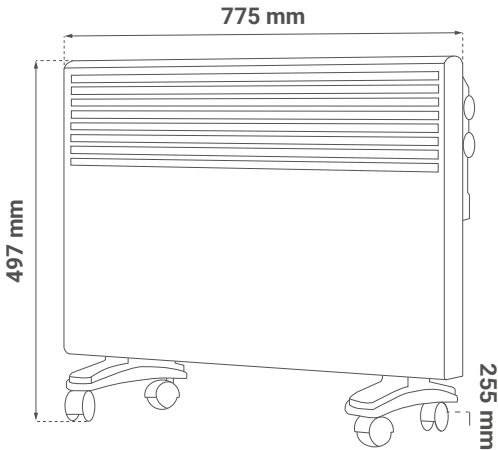

## Logistics information

• Net weight	5,500 kg
• Gross weight	6,400 kg
• Product dimensions	775 x 418 x 93 mm
• Dimensions with brackets and wheels	775 x 497 x 255 mm
• Package dimensions	820 x 500 x 120 mm
• Transport package	1 piece